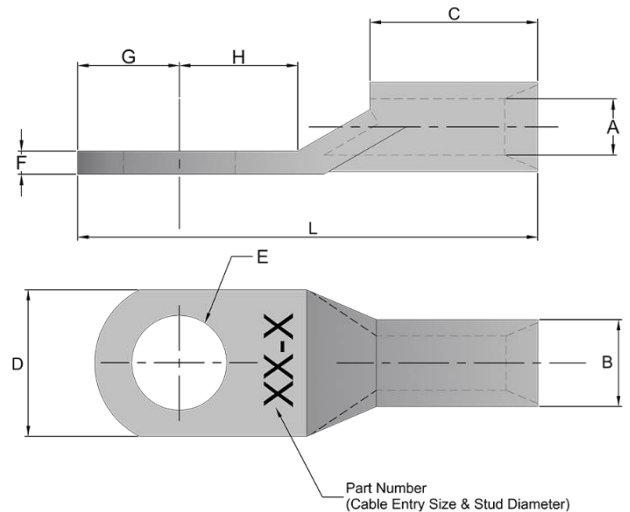

## Copper Cable Lug Standard Sizes.

All our lugs are made from 99.9% seamless copper which is then tin-plated. Made to suit Australian & NZ standards.

The tables below and on the following page list all our standard sizes of Copper Cable Lugs. To quickly find any on our website, just search for the SWM part number listed. Alternatively, browse the full range at [swiftsupplies.com.au/cable-lugs/](http://swiftsupplies.com.au/cable-lugs/)

All dimensions given in mm. More sizes on the next page.

All dimensions given in mm. More sizes on the previous page.